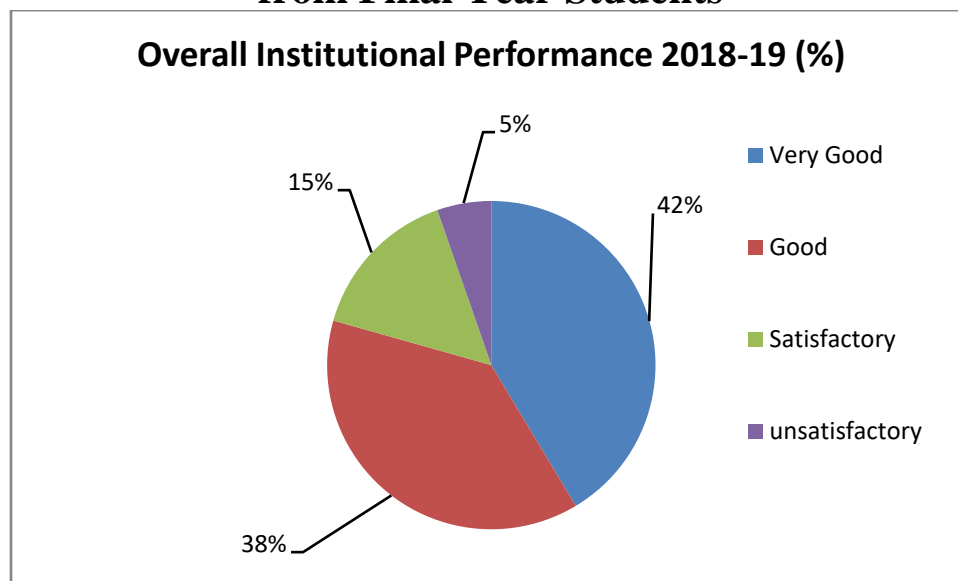

Students Satisfaction Survey

Student Satisfaction Survey on Overall Institutional Performance from Final Year Students

Year 2018-19

Sl. No.	Criteria	Institutional Performance				Total
		Very Good	Good	Satisfactory	unsatisfactory	
1	Discipline	791	145	204	110	1250
2	Regularity	645	320	184	101	1250
3	Accessibility	753	190	242	65	1250
4	Teaching material	450	630	160	10	1250
5	Teaching Aids	444	554	220	32	1250
6	Tutorials/Tests/Workshops	390	741	110	9	1250
7	Lab Facility	622	432	190	6	1250
8	Library Facility	253	538	249	210	1250
9	Extra curricular	378	634	143	95	1250
10	Infrastructure	448	564	209	29	1250

Feedback Analysis: Overall Institutional Performance (%)

	Criteria	Very Good	Good	Satisfactory	unsatisfactory	Total
1	Discipline	63.3	11.6	16.3	8.8	100.0
2	Regularity	51.6	25.6	14.7	8.1	100.0
3	Accessibility	60.2	15.2	19.4	5.2	100.0
4	Teaching material	36.0	50.4	12.8	0.8	100.0
5	Teaching Aids	35.5	44.3	17.6	2.6	100.0
6	Tutorials/Tests/Workshops	31.2	59.3	8.8	0.7	100.0
7	Lab Facility	49.8	34.6	15.2	0.5	100.0
8	Library Facility	20.2	43.0	19.9	16.8	100.0
9	Extra curricular	30.2	50.7	11.4	7.6	100.0
10	Infrastructure	35.8	45.1	16.7	2.3	100.0