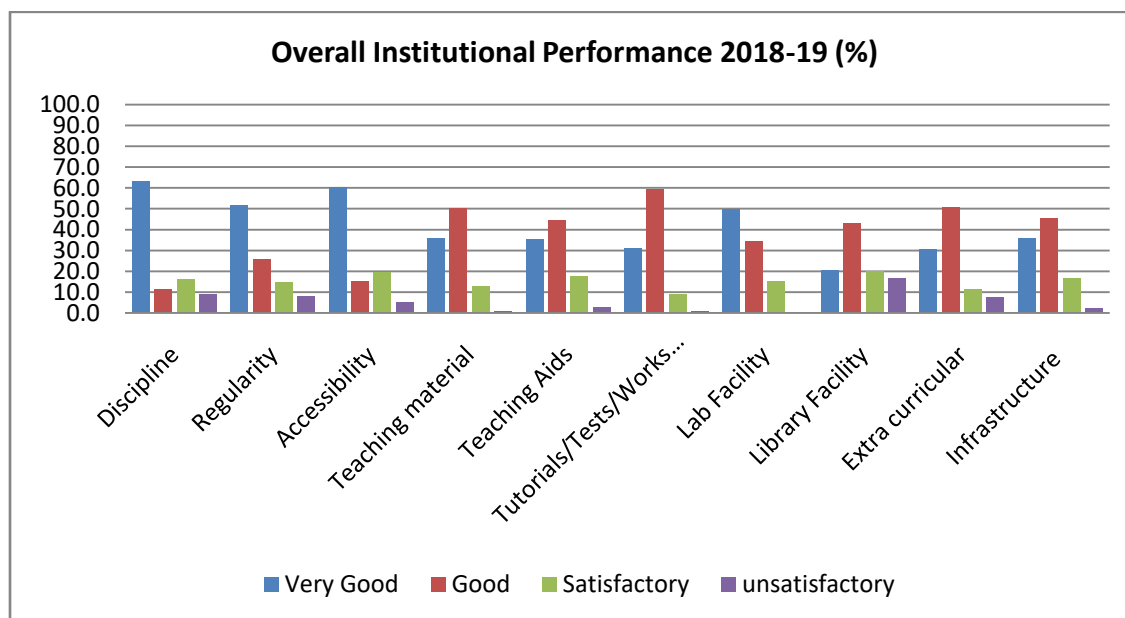

Students Satisfaction Survey

Student Satisfaction Survey on Overall Institutional Performance from Final Year Students

Year 2018-19

Sl. No.	Criteria	Institutional Performance				Total
		Very Good	Good	Satisfactory	unsatisfactory	
1	Discipline	791	145	204	110	1250
2	Regularity	645	320	184	101	1250
3	Accessibility	753	190	242	65	1250
4	Teaching material	450	630	160	10	1250
5	Teaching Aids	444	554	220	32	1250
6	Tutorials/Tests/Workshops	390	741	110	9	1250
7	Lab Facility	622	432	190	6	1250
8	Library Facility	253	538	249	210	1250
9	Extra curricular	378	634	143	95	1250
10	Infrastructure	448	564	209	29	1250

Feedback Analysis: Overall Institutional Performance (%)

	Criteria	Very Good	Good	Satisfactory	unsatisfactory	Total
1	Discipline	63.3	11.6	16.3	8.8	100.0
2	Regularity	51.6	25.6	14.7	8.1	100.0
3	Accessibility	60.2	15.2	19.4	5.2	100.0
4	Teaching material	36.0	50.4	12.8	0.8	100.0
5	Teaching Aids	35.5	44.3	17.6	2.6	100.0
6	Tutorials/Tests/Workshops	31.2	59.3	8.8	0.7	100.0
7	Lab Facility	49.8	34.6	15.2	0.5	100.0
8	Library Facility	20.2	43.0	19.9	16.8	100.0
9	Extra curricular	30.2	50.7	11.4	7.6	100.0
10	Infrastructure	35.8	45.1	16.7	2.3	100.0